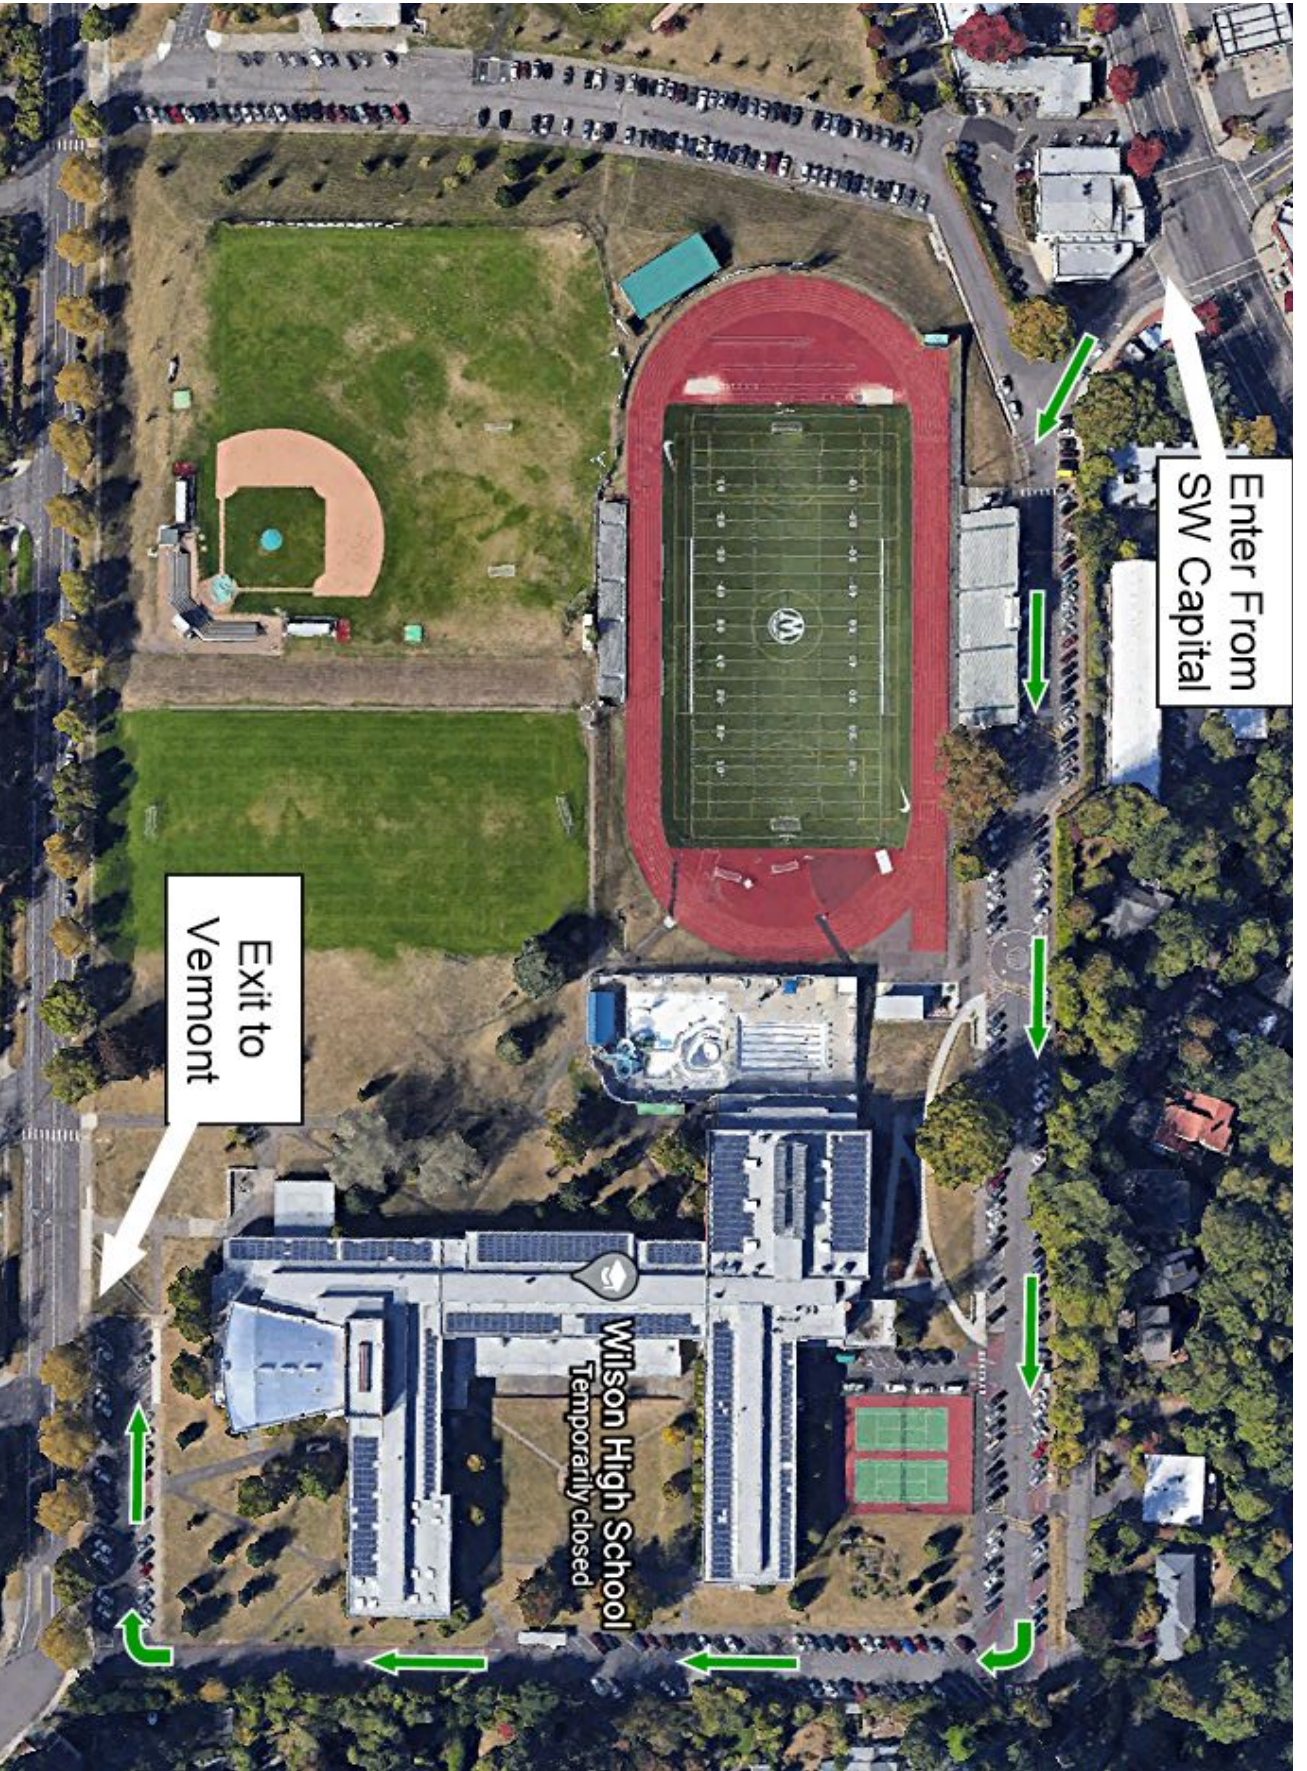

Photos and more!

Thursday, May 28th from 1-4pm

1:00 – 1:30 Last names A-C

2:30 – 3:00 Last names Mo-Sh

1:30 – 2:00 Last names D-Ho

3:00 – 3:30 Last names Si-Z

2:00 – 2:30 Last names Hp-Mi

3:30 – 4:00 Walk thru – no cars

Important Guidelines:

- **Enter from SW Capitol Hwy** and follow the arrows to stations (see map on back)
- Have your **FULL NAME displayed on your dashboard/front windshield on the RIGHT HAND SIDE (passenger side)** via a piece of paper
- Accepting donation of non-perishable food for Neighborhood House
- Admin/volunteers handing items will wear a mask and gloves and use physical distancing
- Please **do not get out of your car at any time**. Once you receive an item, proceed forward to the next station
- **If you are picking up for a friend**, please bring a note saying “Student A is picking up for Student B”
- Photo opportunity (from your car) with your cap and Administrator(s)

Enter From
SW Capital

Exit to
Vermont

Wilson High School
Temporarily closed